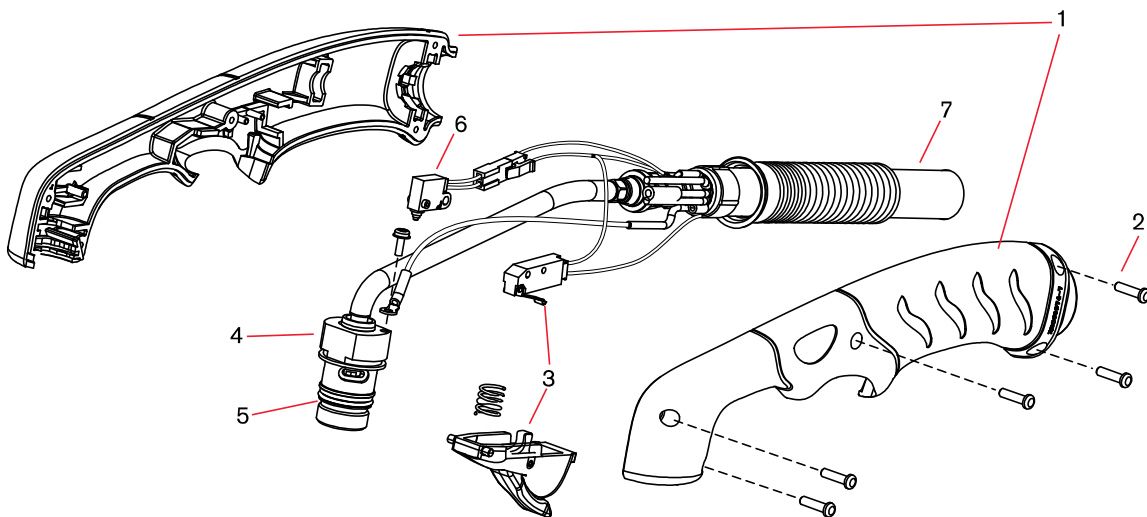

Duramax® 75° hand torch parts

For use with the Powermax65®

Duramax 75° hand torch assembly

Item	Kit/Part number	Description
	059473	Duramax 75° hand torch assembly with 7.6 m (25') lead
	059474	Duramax 75° hand torch assembly with 15.2 m (50') lead
	059475	Duramax 75° hand torch assembly with 22.8 m (75') lead
1	228954	Kit: Duramax 75°/HRT Torch handle replacement
2	075714 ¹	Handle screws, #4 x 1/2 slotted TORX pan head, S/B
3	228721	Kit: Duramax 75°/Duramax 15°/HRT/HRTs (spring and trigger assembly)
4	228714*	Kit: Duramax 75° Torch main body replacement (3/8" coupler)
4	228958*	Kit: Duramax 75° Torch main body replacement (1/2" coupler)
5	058519	O-ring
6	228719	Kit: Duramax 75° Cap-sensor switch replacement
7	228959 ²	Kit: Duramax 75° Torch lead replacement, 7.6 m (25')
7	228960 ²	Kit: Duramax 75° Torch lead replacement, 15.2 m (50')
7	228961	Kit: Duramax 75° Torch lead replacement, 22.8 m (75')
	223125 ²	Kit: 65 A Work lead with hand clamp, 7.6 m (25')

¹Before ordering these parts verify the date the torch was built.

²Other work lead options available.

See pages 64–65 for current system part number information.